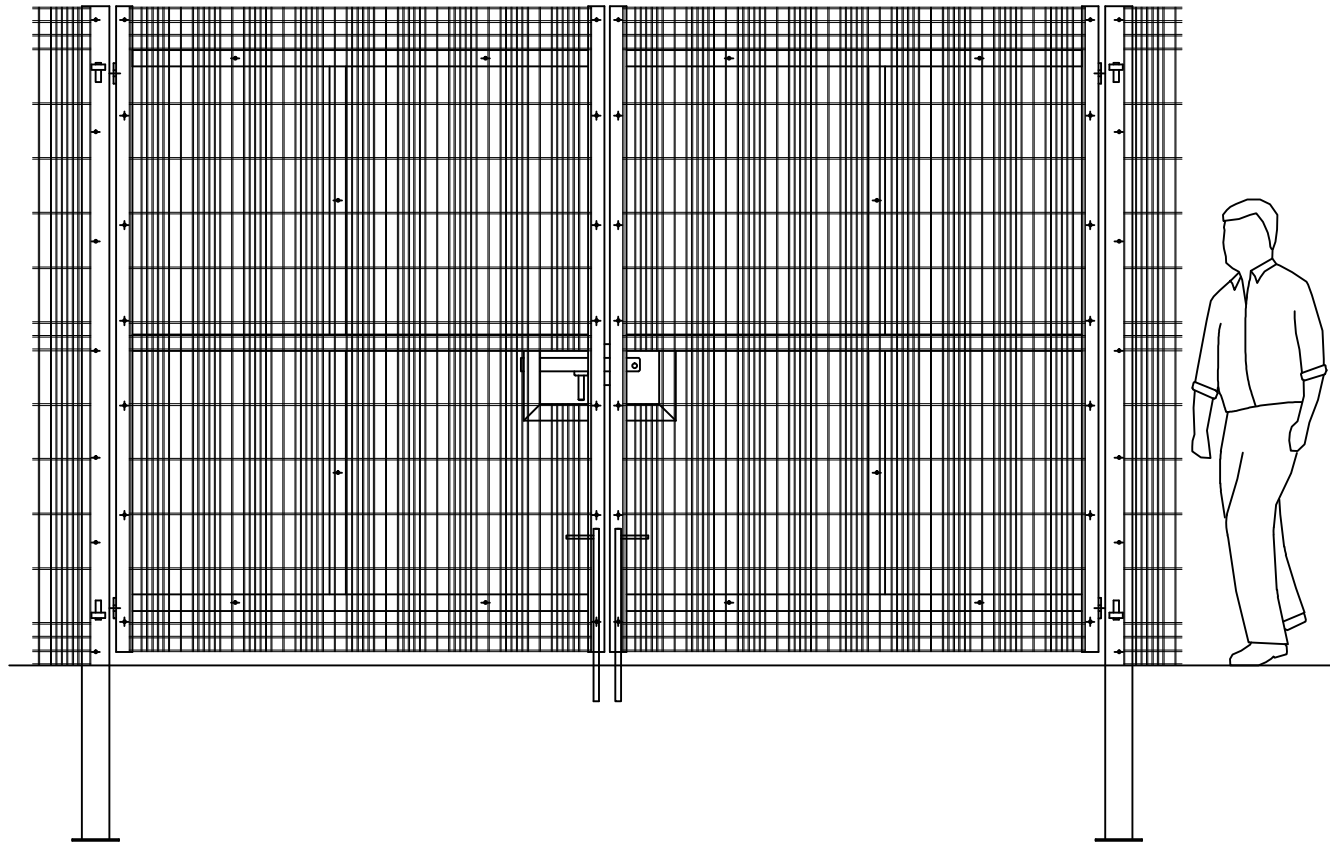

PLAN VIEW - D/L GATE OPENING OUTWARDS

PLAN VIEW - D/L GATE OPENING INWARDS

**PARAMOUNT Steelfence**

FLORIDA CLOSE, HOT LANE IND EST, BURSLEM,  
STOKE ON TRENT, ST6 2DJ  
TEL 01782 833333

FINISH

TITLE

CUSTOMER